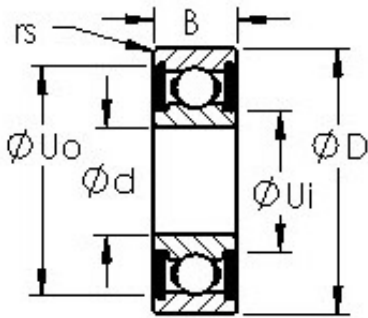

NTN Bearing Manufacturing

AST 6220-2RS deep groove ball bearings

Bearing No. 6220-2RS

Size	100x180x34 mm
Bore Diameter	100 mm
Outer Diameter	180 mm
Width	34 mm
Bearing Type	Sealed
Bore Dia (d)	100.0000
Outer Dia (D)	180.0000
Width (B)	34.0000
Radius (min) (rs)	2.100
Dynamic Load Rating (Cr)	122,000
Static Load Rating (Cor)	93,100
Max Speed (Grease) (X1000 RPM)	2
Max Speed (Oil) (X1000 RPM)	4
Max. Shaft Shoulder Dia. Inner (Ui)	121.5
Min. Housing Shoulder Dia., Outer (Uo)	169.000
Weight (g)	3,120.00
Precision	A1
Standard Clearance	C0
Material	52100 Chrome steel (or equivalent)

6220-2RS Bearing 2D drawings and 3D CAD models