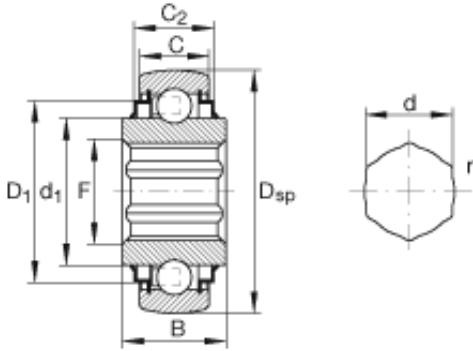

NTN Bearing Manufacturing

INA SK100-206-KRR-B-AH11 deep groove ball bearings

Bearing No. SK100-206-KRR-B-AH11

SK100-206-KRR-B-AH11 Bearing 2D drawings and 3D CAD models

Size	25.4000x62x24 mm
Bore Diameter	25,4000 mm
Outer Diameter	62 mm
Width	24 mm
d	25,4000 mm / Tolerance: +0,15 / +0,03
d	1 inch
D _{SP}	62 mm
B	24 mm
C	16 mm
C ₂	18,7 mm
D ₁	52 mm
d ₁	40,2 mm
F	30,5 mm
r	0,13 mm
m	0,32 kg / Weight
n _{G Fett}	800 1/min / Limiting speed for grease lubrication
C _r	19500 N / Dynamic load rating (radial)
C _{0r}	11300 N / Static load rating (radial)
Category	Bearings
Inventory	0.0
Manufacturer Name	SCHAEFFLER GROUP
Minimum Buy Quantity	N/A

NTN Bearing Manufacturing

Weight / Kilogram	0.259
Product Group	B00234