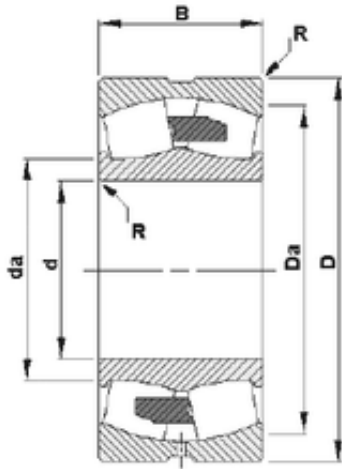

# NTN Bearing Manufacturing

110 mm x 200 mm x 53 mm Timken 22222YM spherical roller bearings

Bearing No. 22222YM

Size	110x200x53 mm
Bore Diameter	110 mm
Outer Diameter	200 mm
Width	53 mm
d	110 mm
D	200 mm
B	53 mm
C	53 mm
R	2 mm
Da	179 mm
da	132 mm

22222YM Bearing 2D drawings and 3D CAD models